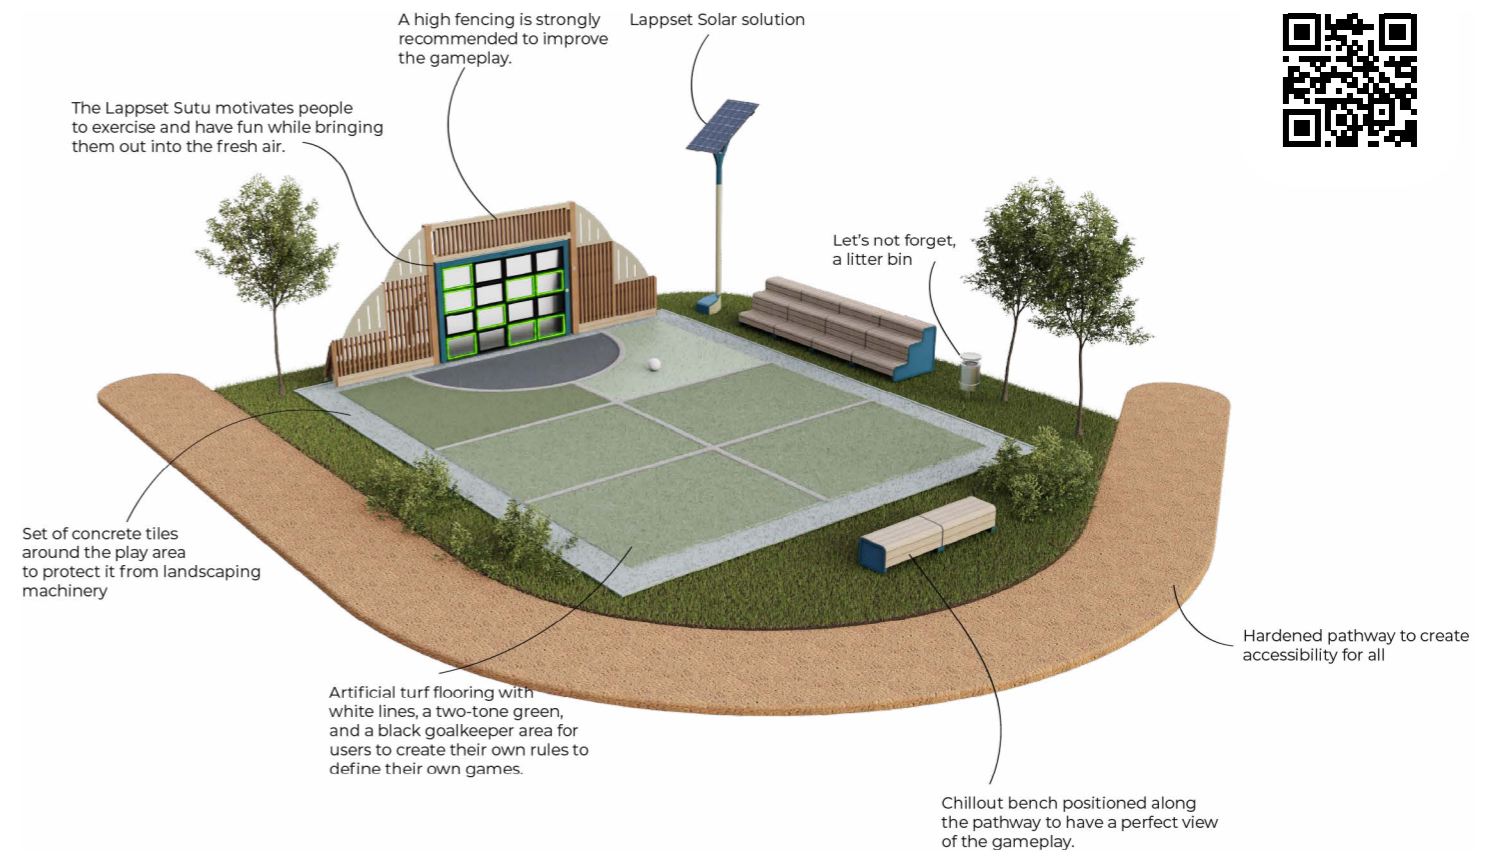

Multifunctional Stage

Activity Zone

Lappset Sutu Recommended Layout

Download Design Template

What It Includes

290300	Sutu, Interactive ball wall
290310	Sutu Carefree pack
290390	Sutu deep mount kit, concrete needed
290340M	Ace Arena Sutu fence
290900	Lappset Solar
290906	Solar deep mount kit, concrete needed
RF3220M	Lappset Chillout Stand*
RF3230M	Lappset Chillout Minipallet*
RF2485M	Lappset Nestor Litter bin*
	*Please refer to the Lappset Park Catalogue for more info and colour options of the Park products