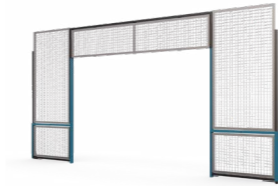

Grid Sutur fencing options (Metal)

290360

Grid fence M