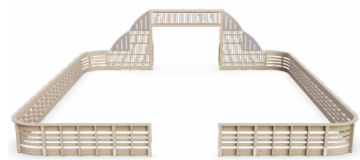

Lappset Sutur

Sutu plaza types

Available in

Wood plaza

Single