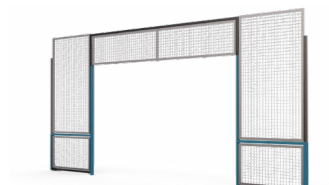

Available in

Grid fence

M

L

XL