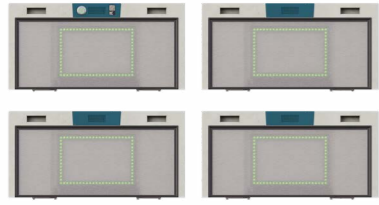

Lappset Toro

Main product

290400 Toro, Interactive sports arena

Toro is an innovative, interactive sports arena with four goals per side, designed for fast-paced, immersive gameplay that keeps players constantly engaged.

290401 Toro in marine grade

Providing extra durability for harsher environments.

- **Azure blue**
  RAL 5009
- **Concrete Grey**