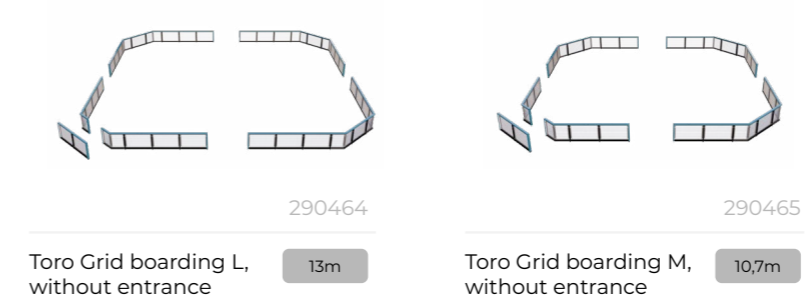

Lappset Toro

Grid Toro boarding options (Metal)