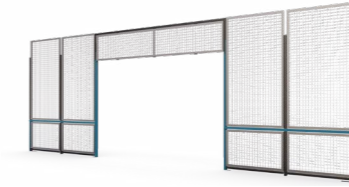

290361

Grid fence L