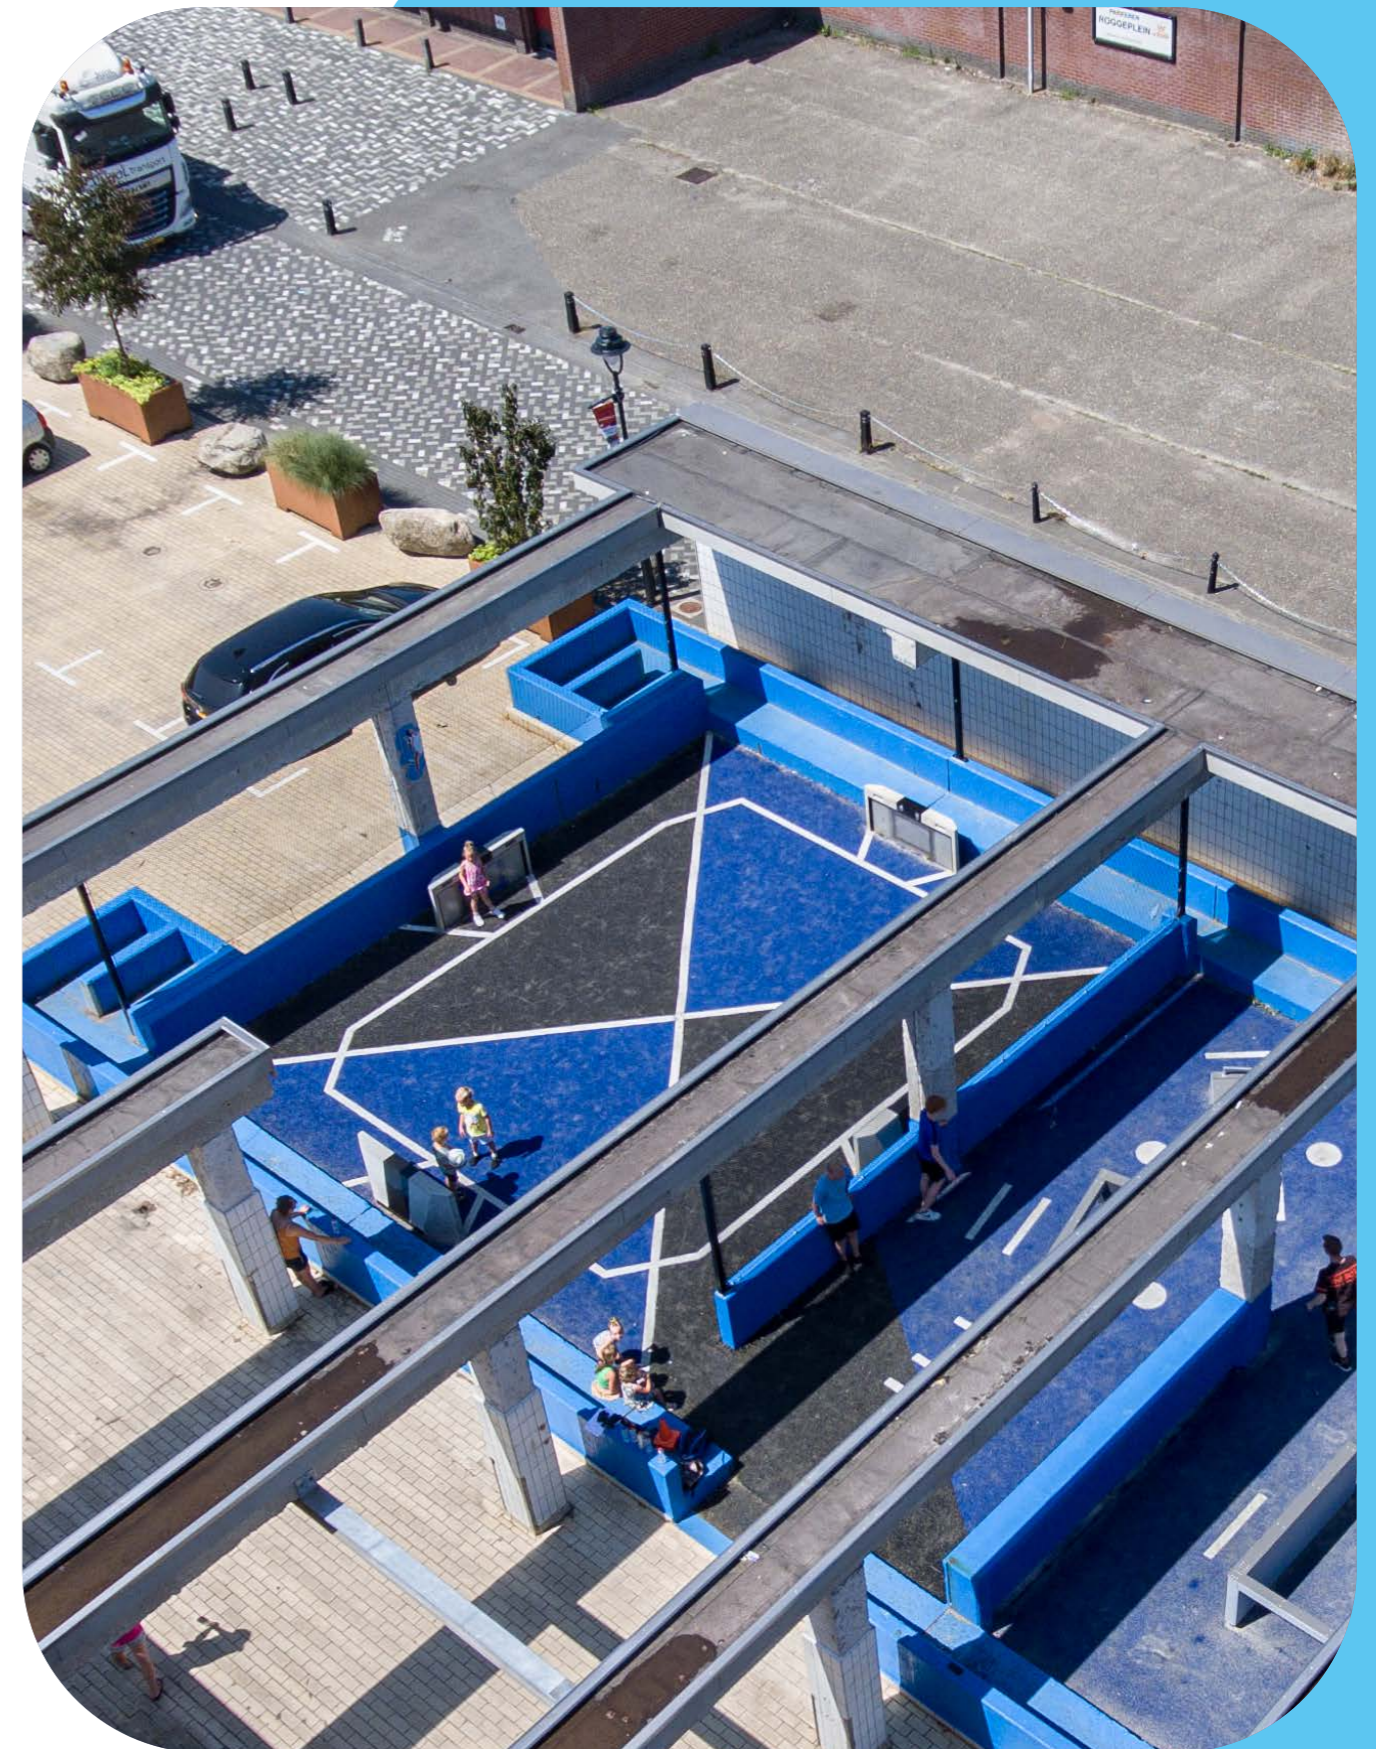

The lower HPL/Grid boarding fence and the wooden Ace Arena fences and boardings are available in surface mount and deep mount.

Do you prefer another installation type? No worries; we are happy to provide you with a custom mount installation solution that best suits your location.