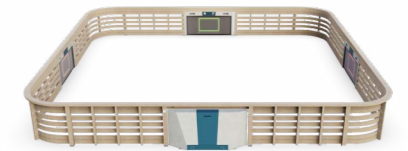

290443M/290400

With Toro