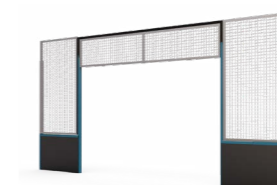

Available in

HPL fence

M

L

XL