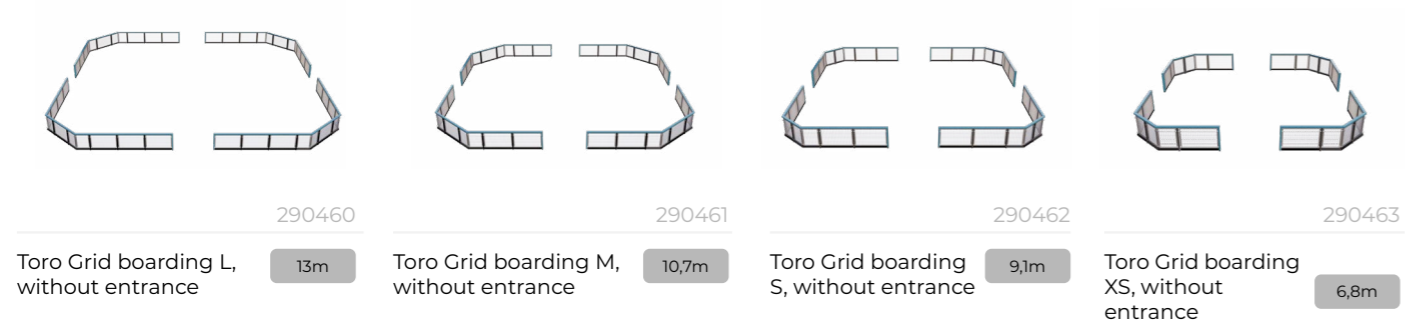

Lappset Toro

Grid Toro boarding options (Metal)