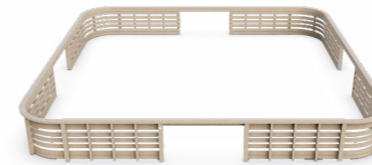

Adaptable configuration

290443M

Toro Ace Arena XS, without entrance