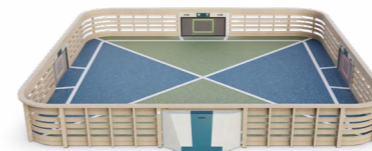

## Adaptable configuration

290443M

Toro Ace Arena XS, without entrance

290443M/290400

With Toro

290443M/290400

With floor

290448M/290400