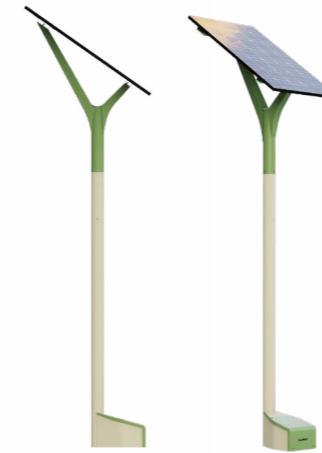

Lappset Solar

Main product

290900
Lappset Solar

The Lappset Solar colour scheme matches the product colour that it is powering.

290901
Lappset Solar in marine grade

Providing extra durability for harsher environments.

Installation options Solar

290906
Solar deep mount kit, concrete needed

This Solar deep mount Kit provides an anchor plate for deep mounting the Solar post using the L-anchors. This is the most common Solar installation type used with concrete poured on-site.

290907
Solar surface mount kit

This Solar surface mount Kit provides an anchor plate for surface mounting the Solar post using chemical anchors (not included). This is a common Solar installation type.