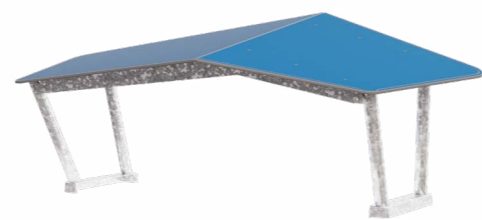

290655

Example custom Fono roof colour

290654 Roof for Cloxx Fono

Roof for Lappset Fono in Cloxx series. The HPL roof panels are Pale green RAL 6021.

290655 Custom Fono roof colour addition

This addition allows changing the default Lappset HPL roof colour to a custom colour. Contact us for the various RAL options.

Power Play with Green Energy

The green energy solution is designed exclusively for powering Lappset Interactive playsets, eliminating the need for expensive and time-consuming mains power installations. Enjoy uninterrupted play all year round while reducing energy costs and your environmental footprint.