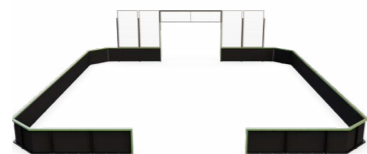

Available in

HPL plaza

L

XL