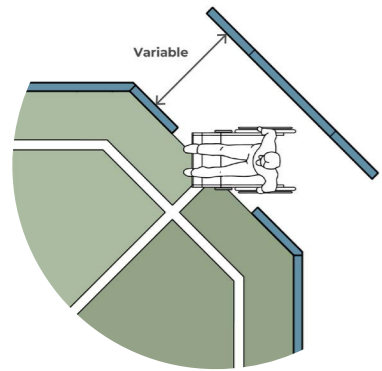

Lappset Toro

Specifications Optional Offset Entrance

Width entrance	1100 mm (HPL and Grid boading) 1000 mm (Lappset Ace Arena boading)
Minimal distance offset part	Variable
Dimensions offset part	2,3 x 0,8m (W x H) (default HPL and Grid boading) Variable (Lappset Ace Arena boading)

* Not all products are available in every country due to local regulations. Always check with your local sales contact to confirm product availability in your market.

Other options

290480 Custom Toro colour addition

This addition allows changing the default Lappset Toro colour to a custom colour. It changes the colour of the blue metal parts of the Toro goals. It is available in most RAL colours.

290481 Custom boarding colour addition

This addition allows changing the default Lappset Toro boarding colour to a custom colour. It changes the colour of the blue metal parts of the boarding. It is available in most RAL colours.

Power Play with Green Energy

The green energy solution is designed exclusively for powering Lappset Interactive playsets, eliminating the need for expensive and time-consuming mains power installations. Enjoy uninterrupted play all year round while reducing energy costs and your environmental footprint.