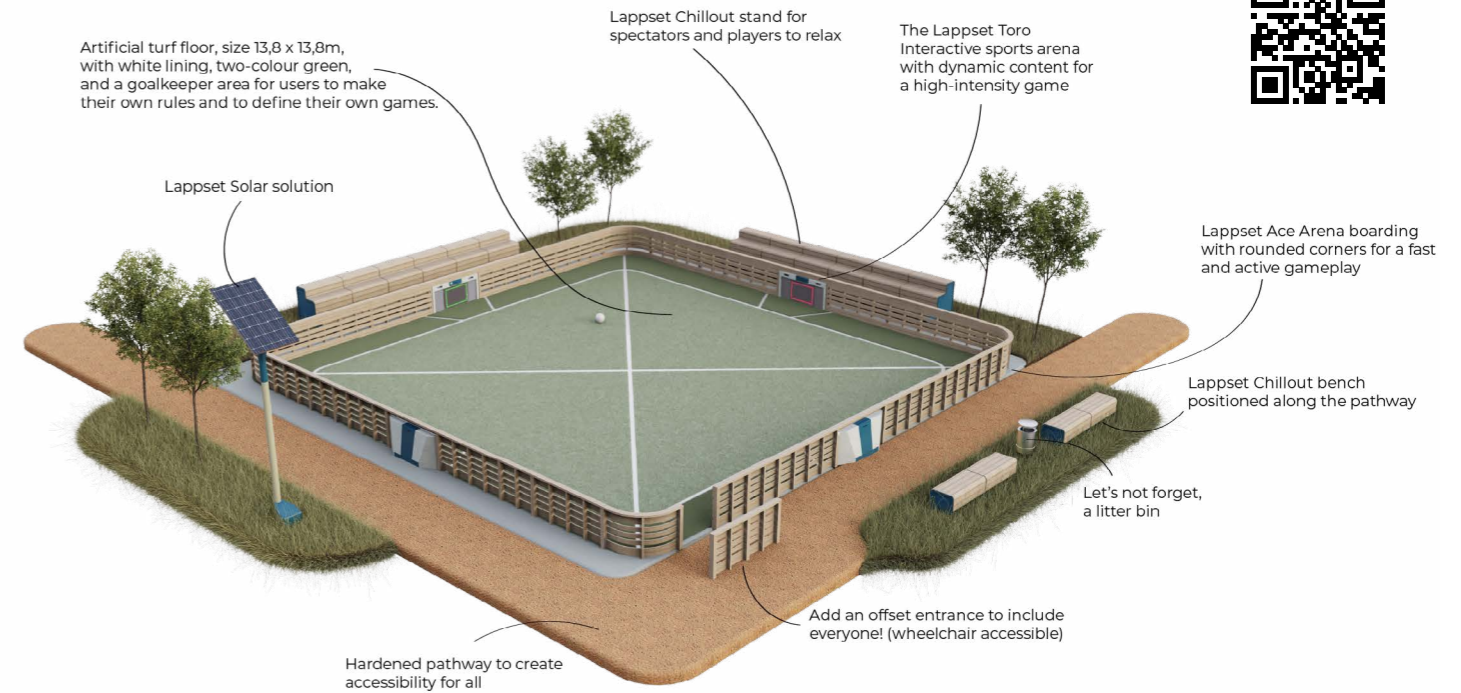

Lappset Toro Recommended Layout

Download Design Template

What It Includes

290400	Toro, Interactive sports arena
290410	Toro Carefree pack
290490	Toro deep mount kit, concrete needed
290445M	Toro Ace Arena L, with entrance
290900	Lappset Solar
290906	Solar deep mount kit, concrete needed
RF3220M	Lappset Chillout Stand*
RF3230M	Lappset Chillout Minipallet*
RF2485M	Lappset Nestor Litter bin*
	*Please refer to the Lappset Park Catalogue for more info and colour options of the Park products