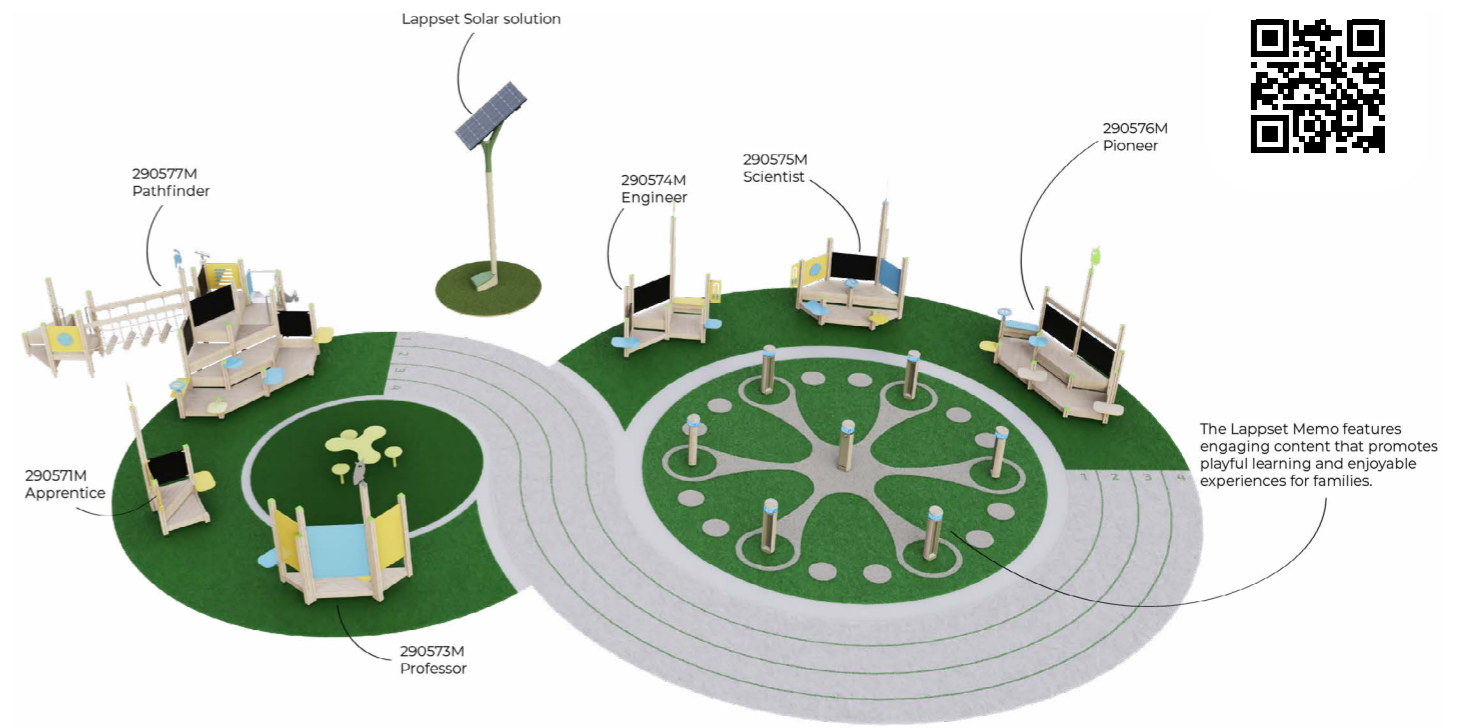

Lappset Outdoor Classroom Recommended Layout

Download Design Template

What It Includes

290500	Memo, Interactive play pillars
290510	Memo Carefree pack
290520	Turf Memo floor, 24 mm
290522	Custom colour turf Memo floor, 24 mm
290590	Memo deep mount kit, concrete needed
290900	Lappset Solar
290906	Solar deep mount kit, concrete needed
290571M	Apprentice
290573M	Professor
290574M	Engineer
290575M	Scientist
290567M	Pioneer
290577M	Pathfinder
J31934M	Nico