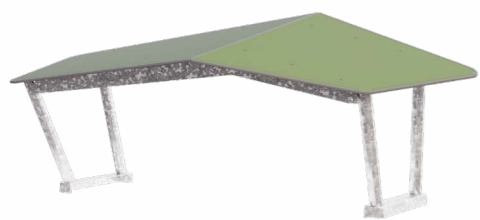

290654

Roof for Cloxx Fono