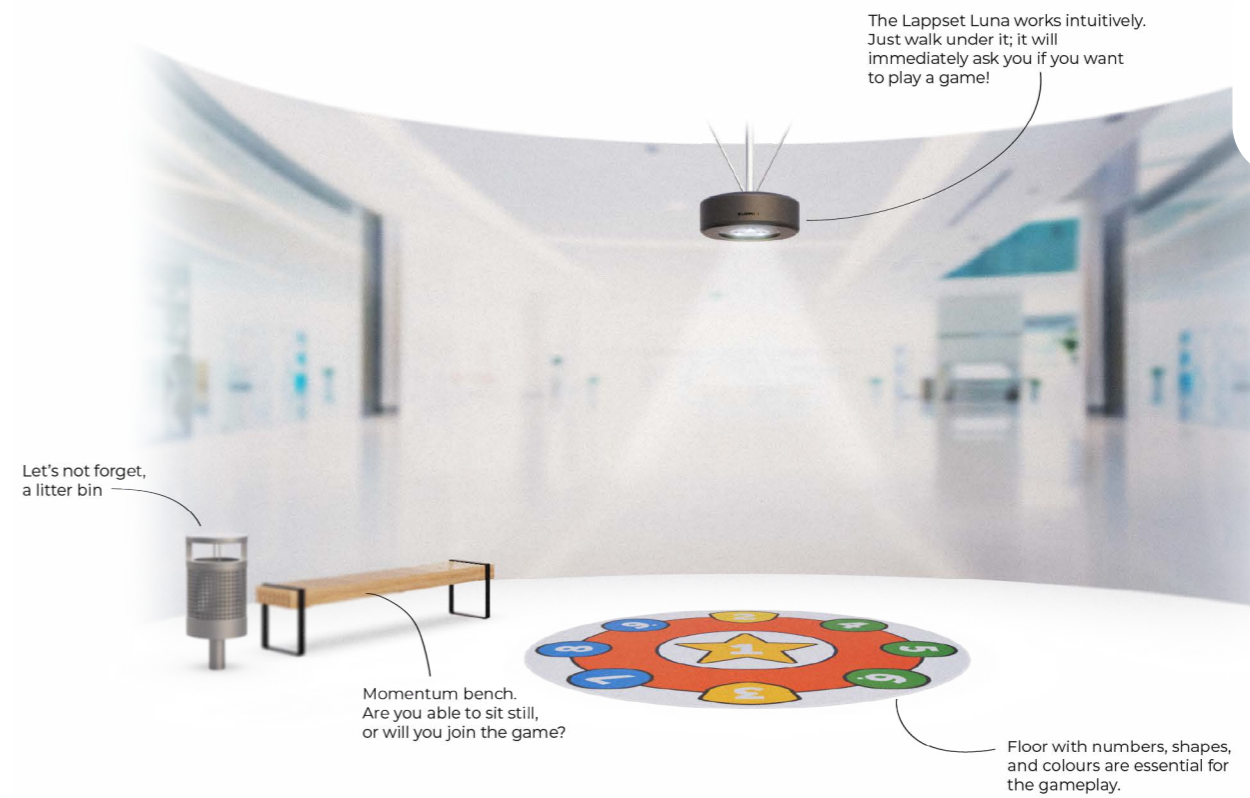

Lappset Luna Recommended Layout

Download Design Template

What It Includes

290200	Luna, Interactive dance and play spot
290210	Luna Carefree pack
290222	Vinyl Luna floor (indoor)
290290	Luna ceiling mount
290291	Luna adapter for H or I beam mount
290292	Bracket extension starting section
290293	Bracket extension piece
290295	Stabilization Cable Set for 290291
061100M	Momentum Bench*
NF2485	Lappset Nestor Litter bin*
	*Please refer to the Lappset Park Catalogue for more info and colour options of the Park products