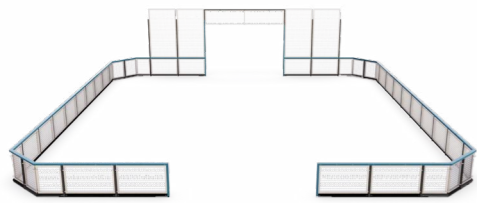

Lappset Sutu

Grid Sutu fencing options (Metal)

290365

Sutu Plaza L, grid boarding