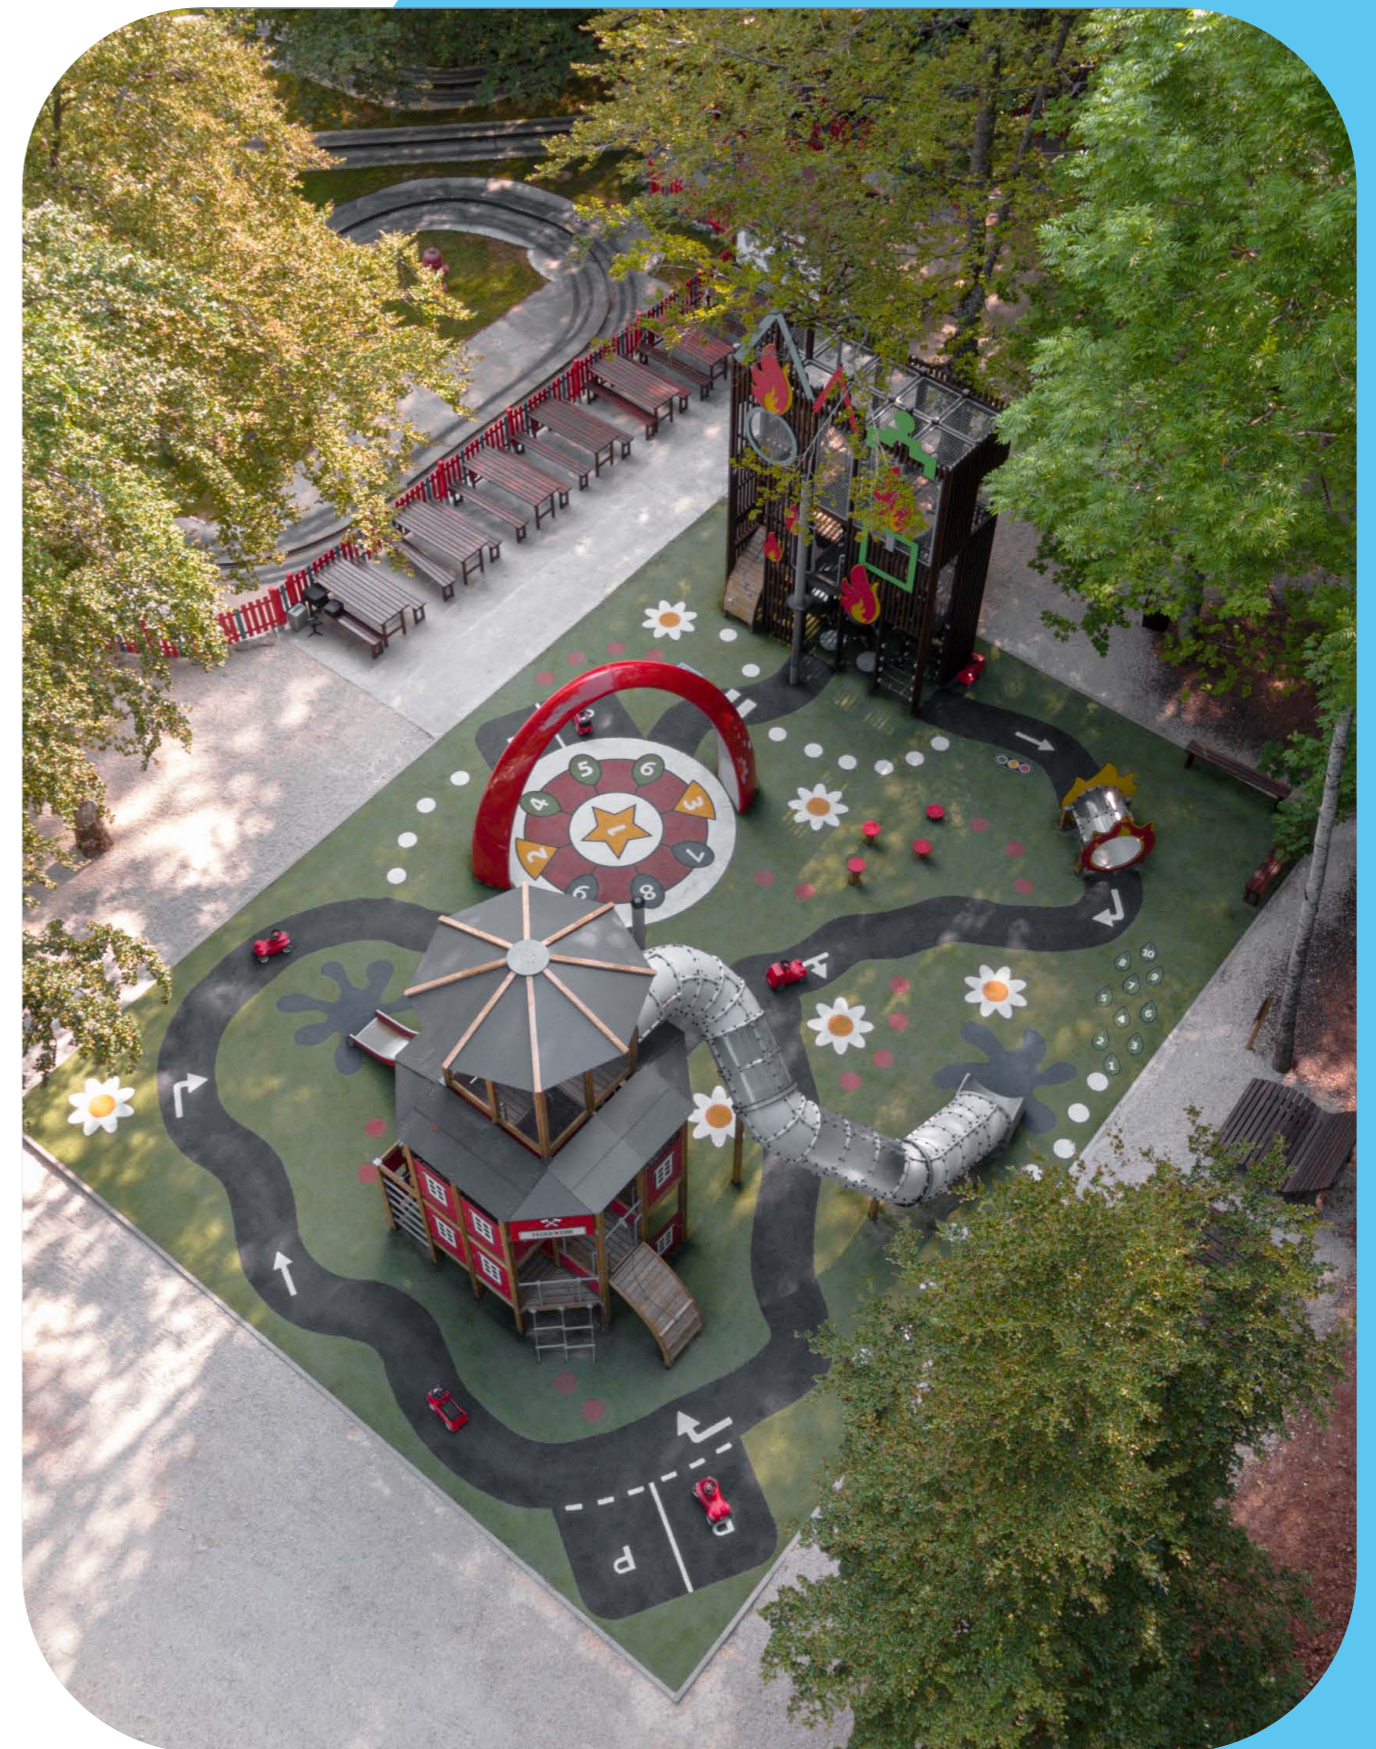

Traumland playground is themed entirely in a fire brigade style. The playground features a Sona with custom fire brigade game, Vertical Maze, and a very cool fire station.