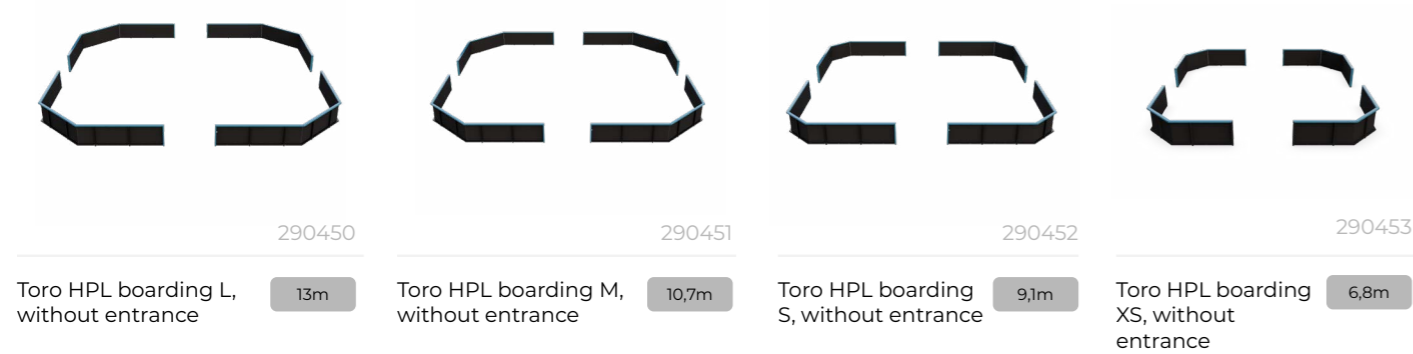

Lappset Toro

HPL Toro boarding options (Metal)