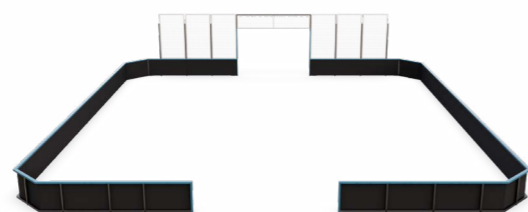

290356

Sutur Plaza XL, HPL boarding

290355

Sutur Plaza L, HPL boarding

Lappset Sutur Plaza L, with HPL low boarding and grid high fence, size 10,7 m x 12 m (35' 1 1/4" x 39' 4 1/2") (width x length). The high fence is only available in deep mount. The lower boarding fence is available in surface mount and deep mount.

290356

Sutur Plaza XL, HPL boarding

Lappset Sutur Plaza XL, with HPL low boarding and grid high fence, size 13,0 m x 14,3 m (42' 7 3/4" x 46' 11") (width x length). The high fence is only available in deep mount. The lower boarding fence is available in surface mount and deep mount.