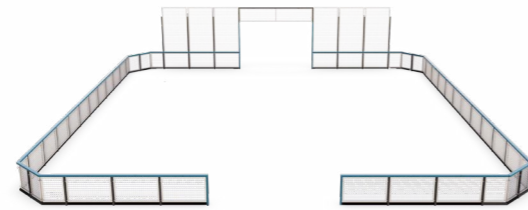

290366

Sutu Plaza XL, grid boarding

290365 Sutu Plaza L, grid boarding

Lappset Sutu Plaza L, with grid boarding and fence, size 10,7m x 12m (35' 1 1/4" x 39' 4 1/2") (width x length). The high fence is only available in deep mount. The lower boarding fence is available in surface mount and deep mount.

290366 Sutu Plaza XL, grid boarding

Lappset Sutu Plaza XL, with grid boarding and fence, size 13,0 m x 14,3 m (42' 7 3/4" x 46' 11") (width x length). The high fence is only available in deep mount. The lower boarding fence is available in surface mount and deep mount.