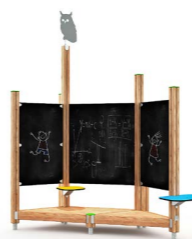

290573M Professor

< 600 mm
EN1776

A charming wooden unit designed for small group learning. The small platforms allow note-taking or doodling, encouraging interactive learning in an intimate setting. The blackboard panels help with communication and encourage creative activities.