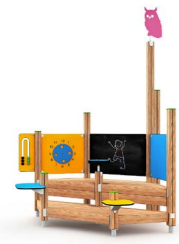

Lappset Outdoor Classroom

Lappset Outdoor Classroom elements