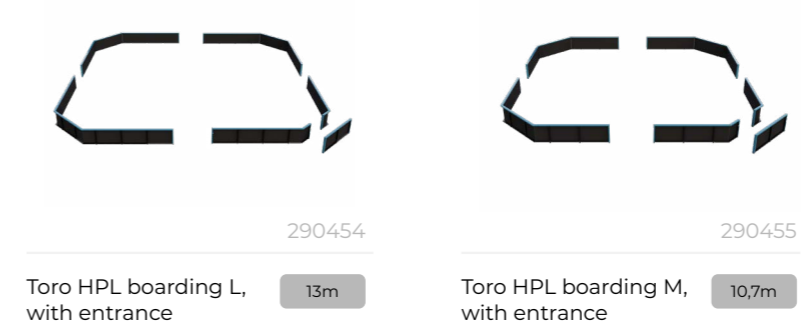

HPL Toro boarding options (Metal)