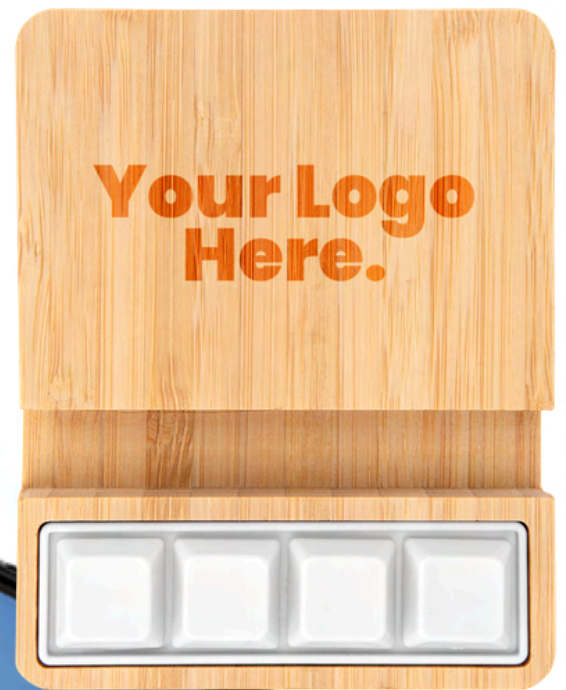

$	Approx. $1 - $24
$$	Approx. $25 - $49
$$$	Approx. $50 - $99
$$$$	Approx. $100+

Pricing keys are shown for reference only. Final pricing will vary based on quantity, decoration, and other factors.