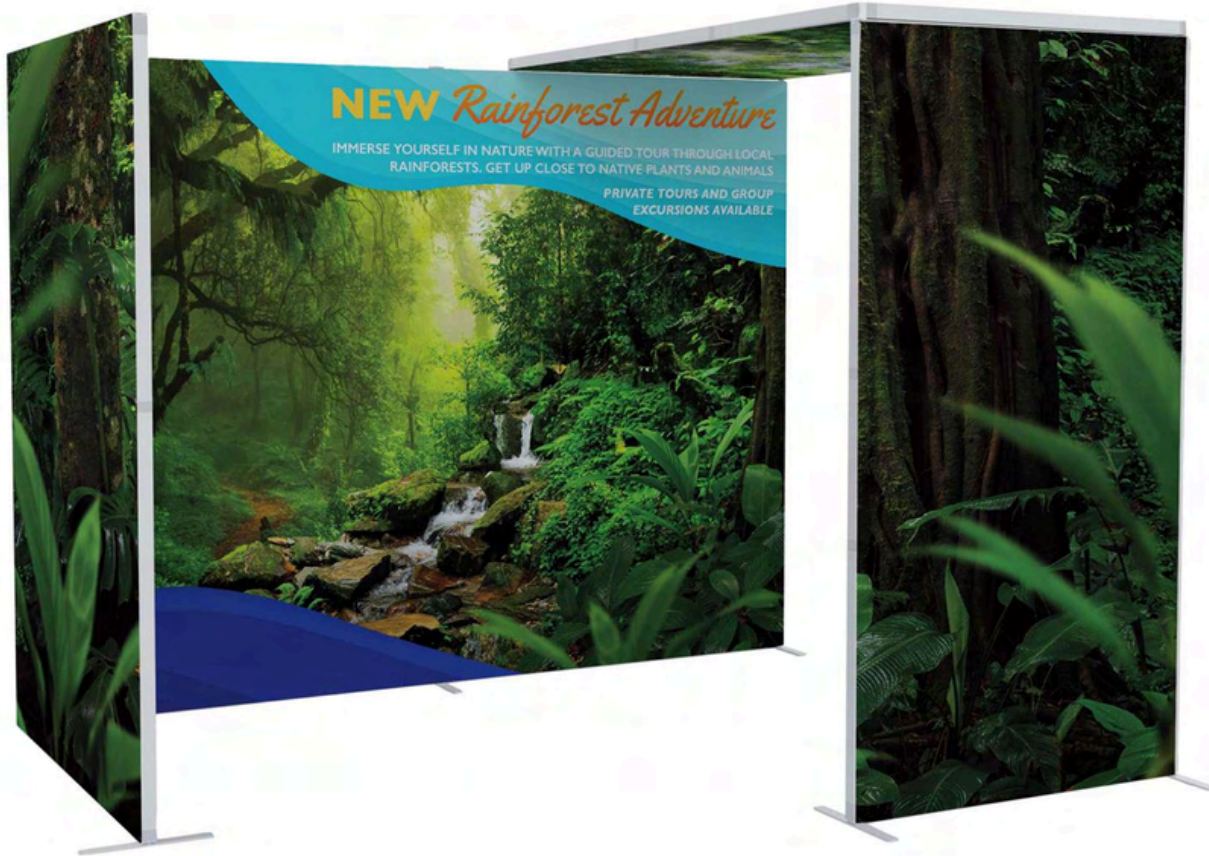

DigiPrint HD Floor Mat 4'x 6'

- Made with eco-friendly PET

$$$$

Journey Modular Booth Kit 3

- Dye-sublimated artwork on 100% recycled polyester knit made from plastic bottles

$$$$

$	Approx. $1 - $24
$$	Approx. $25 - $49
$$$	Approx. $50 - $99
$$$$	Approx. $100+

Pricing keys are shown for reference only. Final pricing will vary based on quantity, decoration, and other factors.

Recyclable Steel
Chill-Cups™ 16 Oz.
Cup and Shot Cup
1.5 Oz.
$

Your Logo Here.