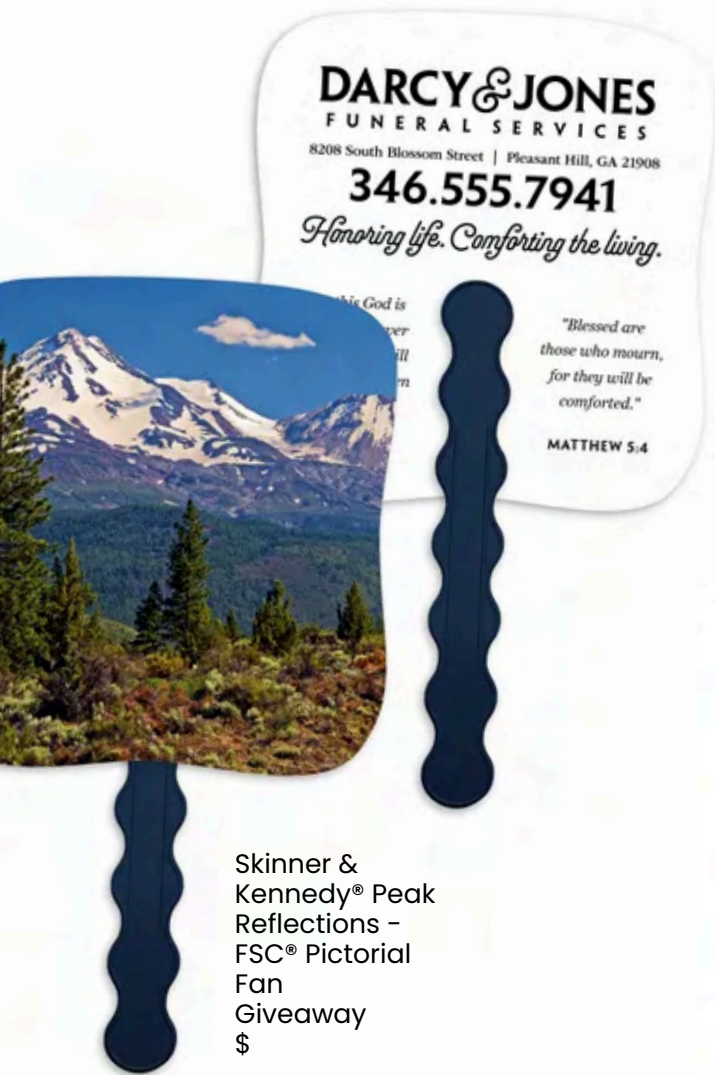

Skinner &
Kennedy® Peak
Reflections -
FSC® Pictorial
Fan
Giveaway
$