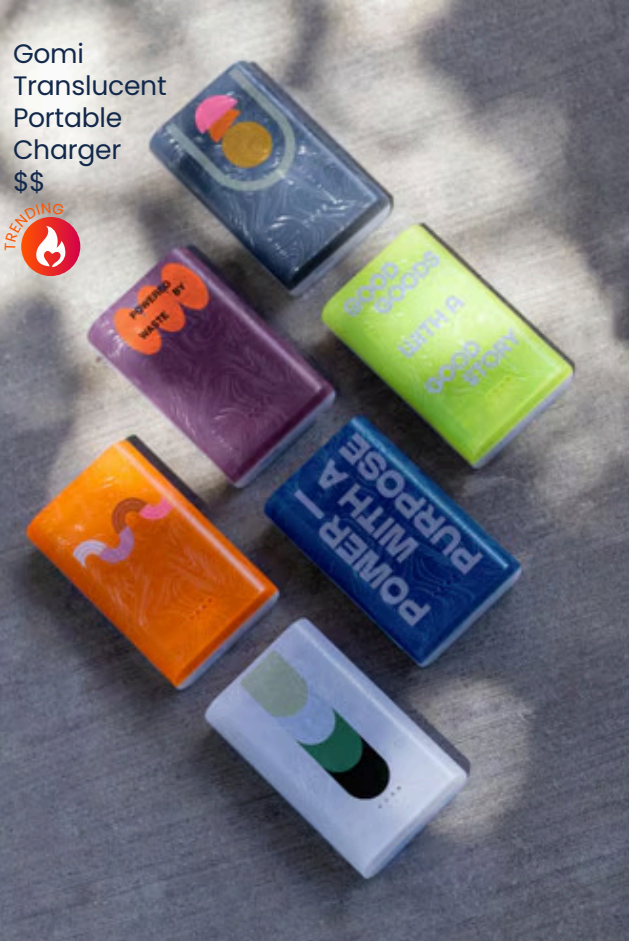

Baylee
rABS Pen
\$

Pout & Pucker Lip
Balm Moisturizer
\$

Glass
Bento Box
\$

Nowire™ Recycled
Desk Mat
\$\$\$

Gomi
Translucent
Portable
Charger
\$\$

Coconut Shell
Wood Friendship
Bracelet
\$

And even more green promo.

No more feeling overwhelmed, you've got PromoCentric on your side: here's more of our favorite sustainable promo picks:

\$	Approx. \$1 - \$24
\$\$	Approx. \$25 - \$49
\$\$\$	Approx. \$50 - \$99
\$\$\$\$	Approx. \$100+