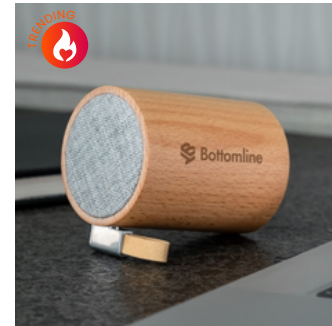

Premier Natural
Wood-Crafted
Bluetooth Speaker
$$